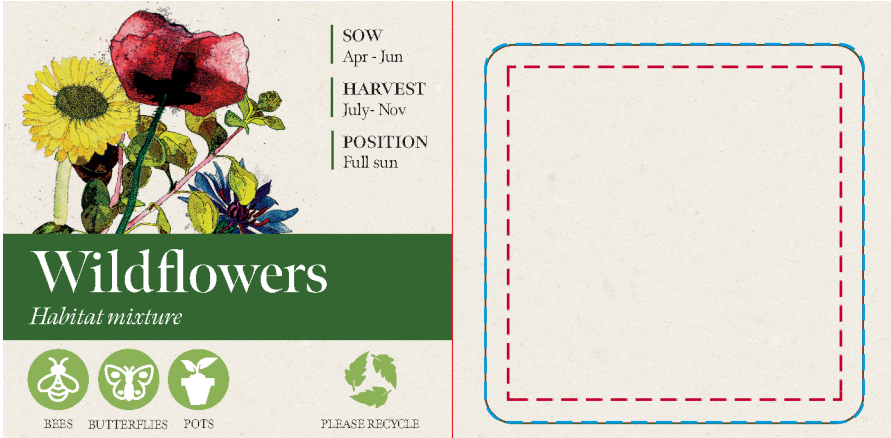

# YOUR VISUAL PROOF (2 of 2)

Order Reference xxxxxxxx  
Date created xx/xx/xx  
Created by xx

Print area 44 x 44 mm  
Logo size xx x xx mm  
Branding Full Colour (label)

--- Print Area  
--- Bleed

Visual scale 100%.