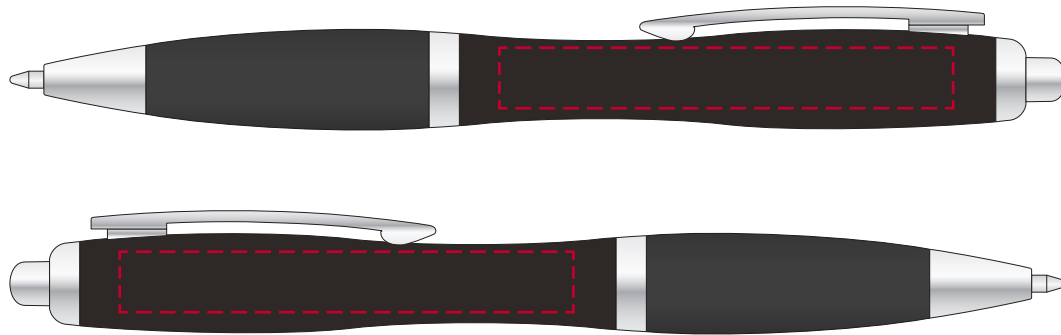

YOUR VISUAL PROOF

Print area can go anywhere within the boundary

Print Area

Scale 100% Print area 128 x 198mm Logo size xx x xxmm

Order Reference	xxxxxx
Date created	xx/xx/xx
Created by	xx

Product	190403
Colour	Black
Branding	Debossed

Please email all approvals/amends to your order processor.

YOUR VISUAL PROOF (2 of 2)

Order Reference	xxxxxx
Date created	xx/xx/xx
Created by	xx

Product	190403
Colour	Black
Branding	Spot colour

PANTONE® Colours