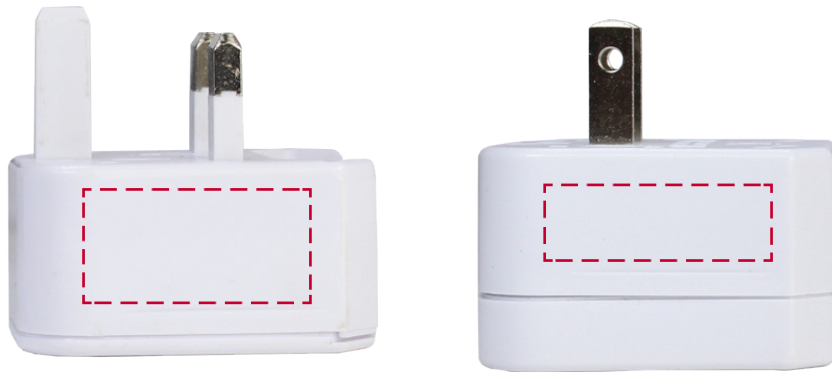

YOUR VISUAL PROOF

Order Reference	XXXXXX
Date created	xx/xx/xx
Created by	xx

Product	191129
Colour	White
Branding	Spot Colour

PANTONE® Colours

Artwork Advisories

It is the customer's responsibility to ensure that the proof is correct in all areas. Please be sure to double-check spelling, grammar, layout and design before approving artwork. Due to the variation in monitor colours and adjustments, PDF proofs may not provide an accurate colour representation of the final product & printed work. Once artwork is approved, your order will be processed based on the above unless any amendments are made. All orders are subject to our terms and conditions.

Please email all approvals/amends to your order processor.

Scale	100%	Print area	UK 30 x 15 mm	AU/US 30 x 10 mm	Logo size	xx x xx mm
-------	------	------------	---------------	------------------	-----------	------------