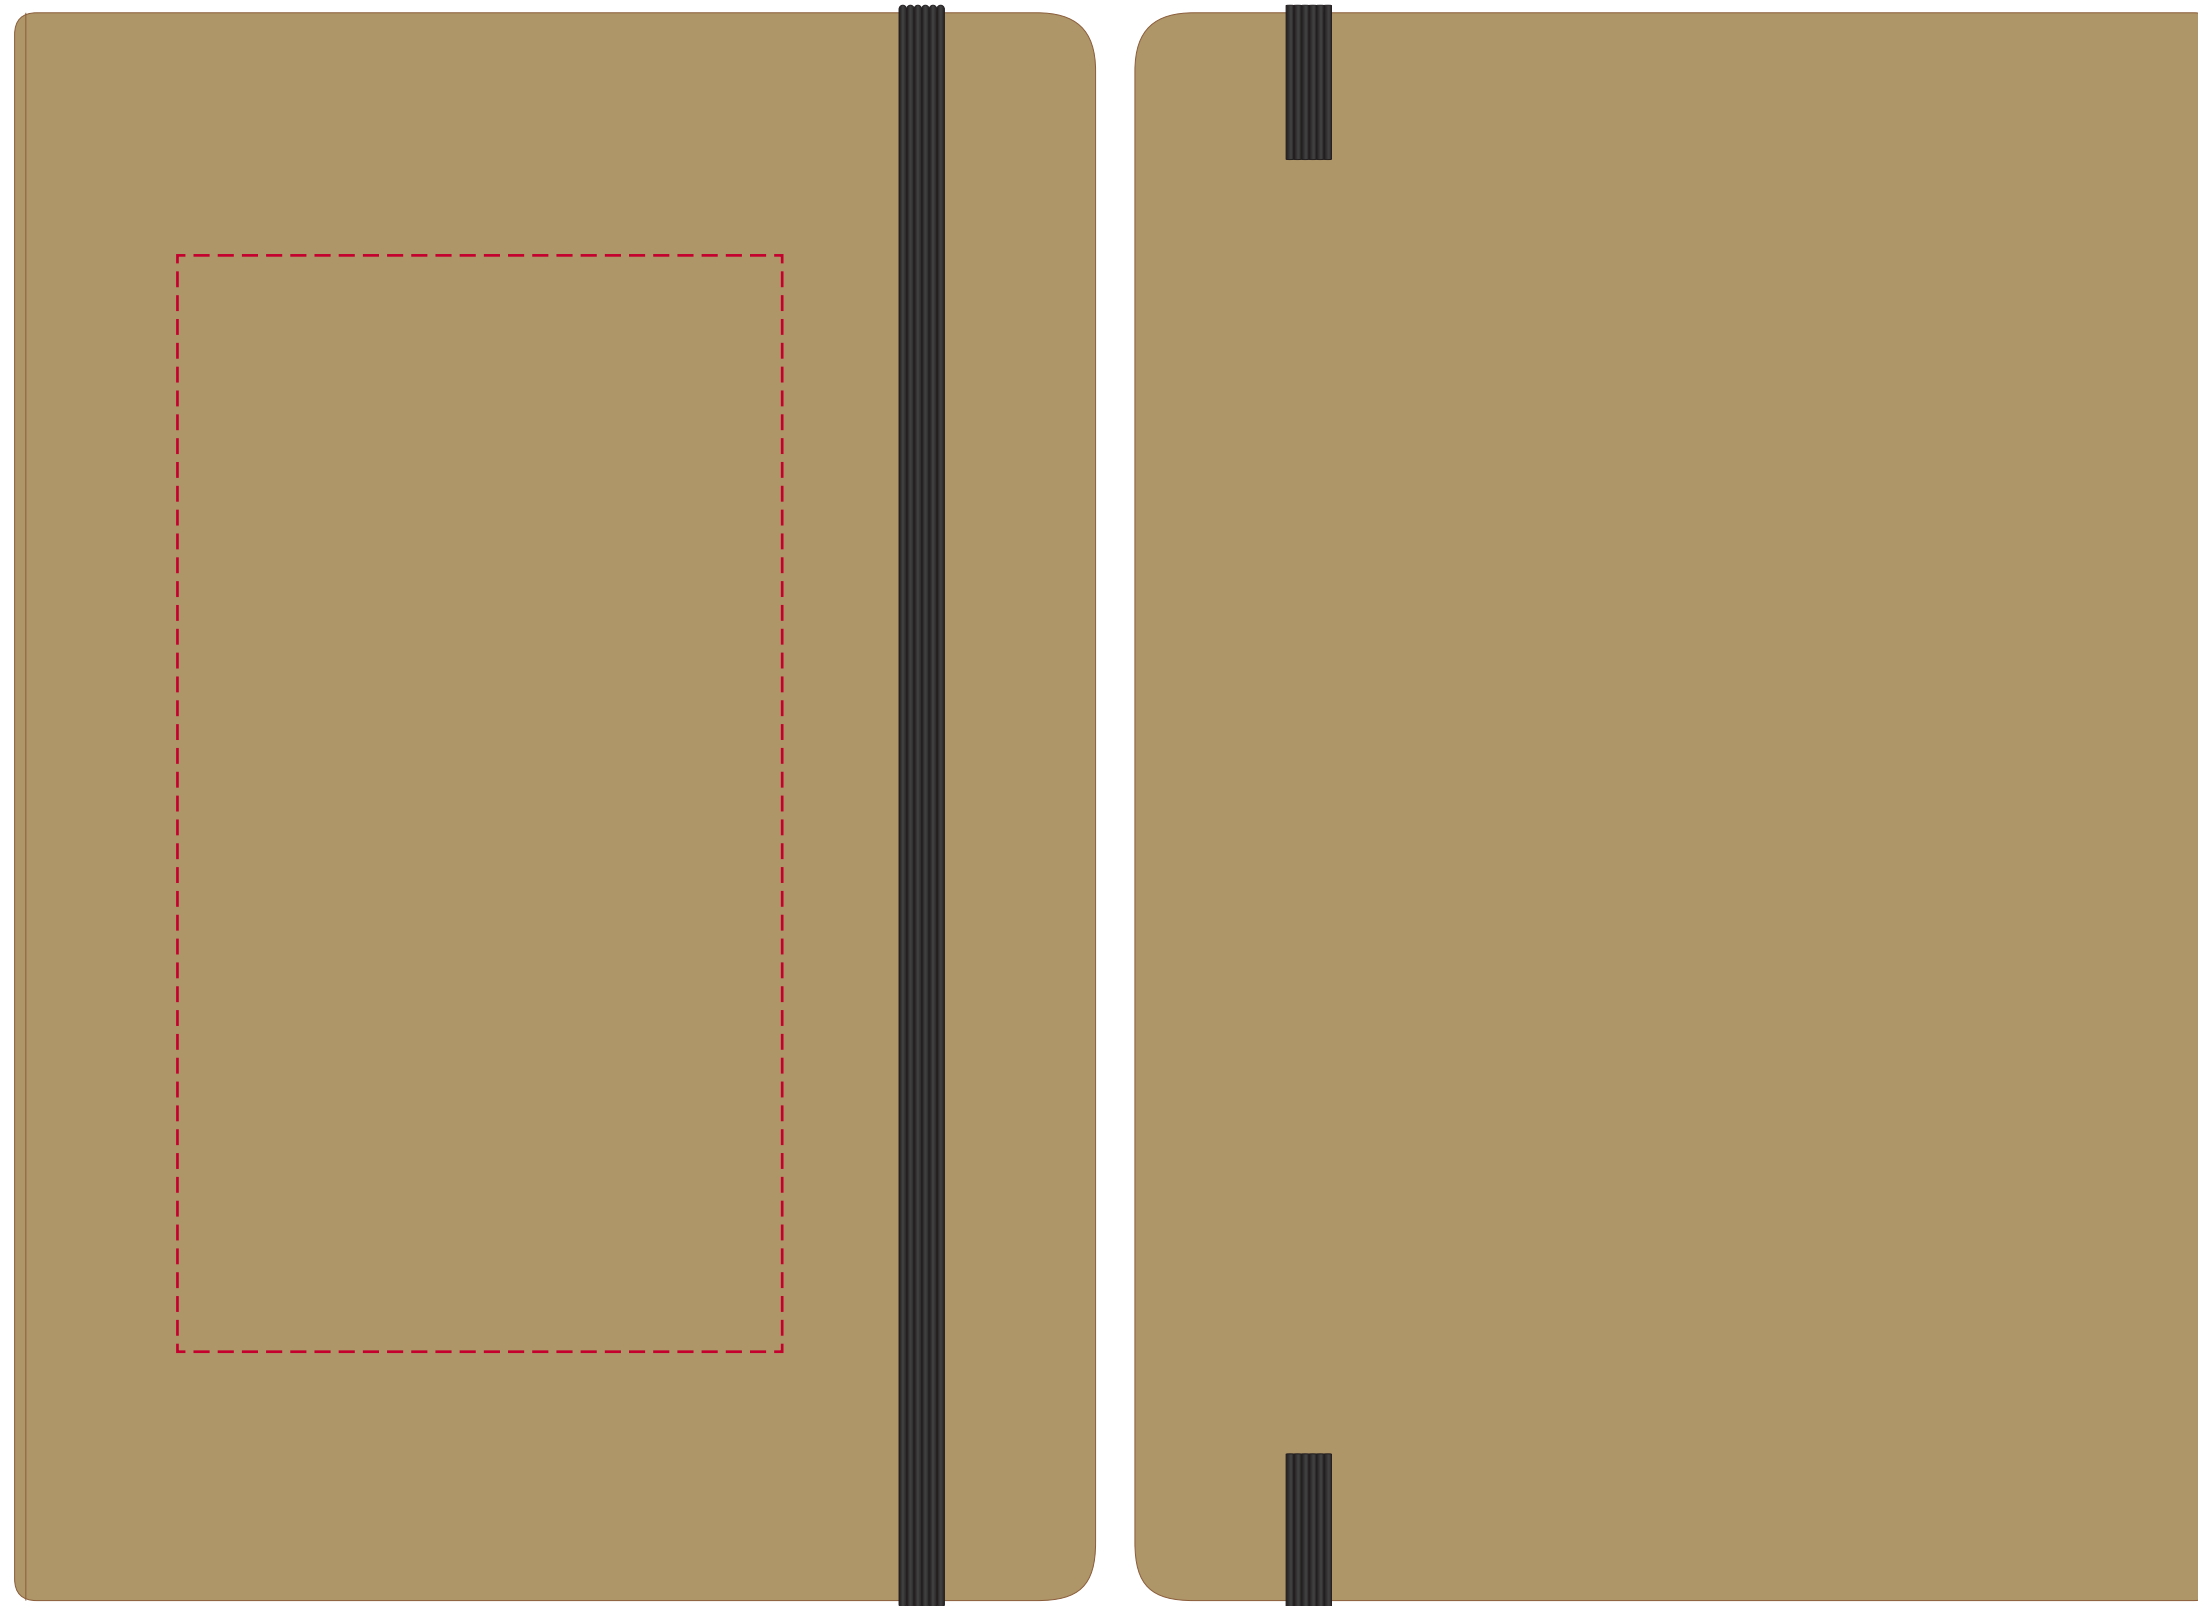

YOUR VISUAL PROOF

Scale 100%

Print area Front 80 x 145 mm

Logo size xx x xxmm

Order Reference xxxxxx
Date created xx/xx/xx
Created by xx

Product 191756
Colour Natural/Black
Branding Debossed/Foil Blocking

Foil Block Colours