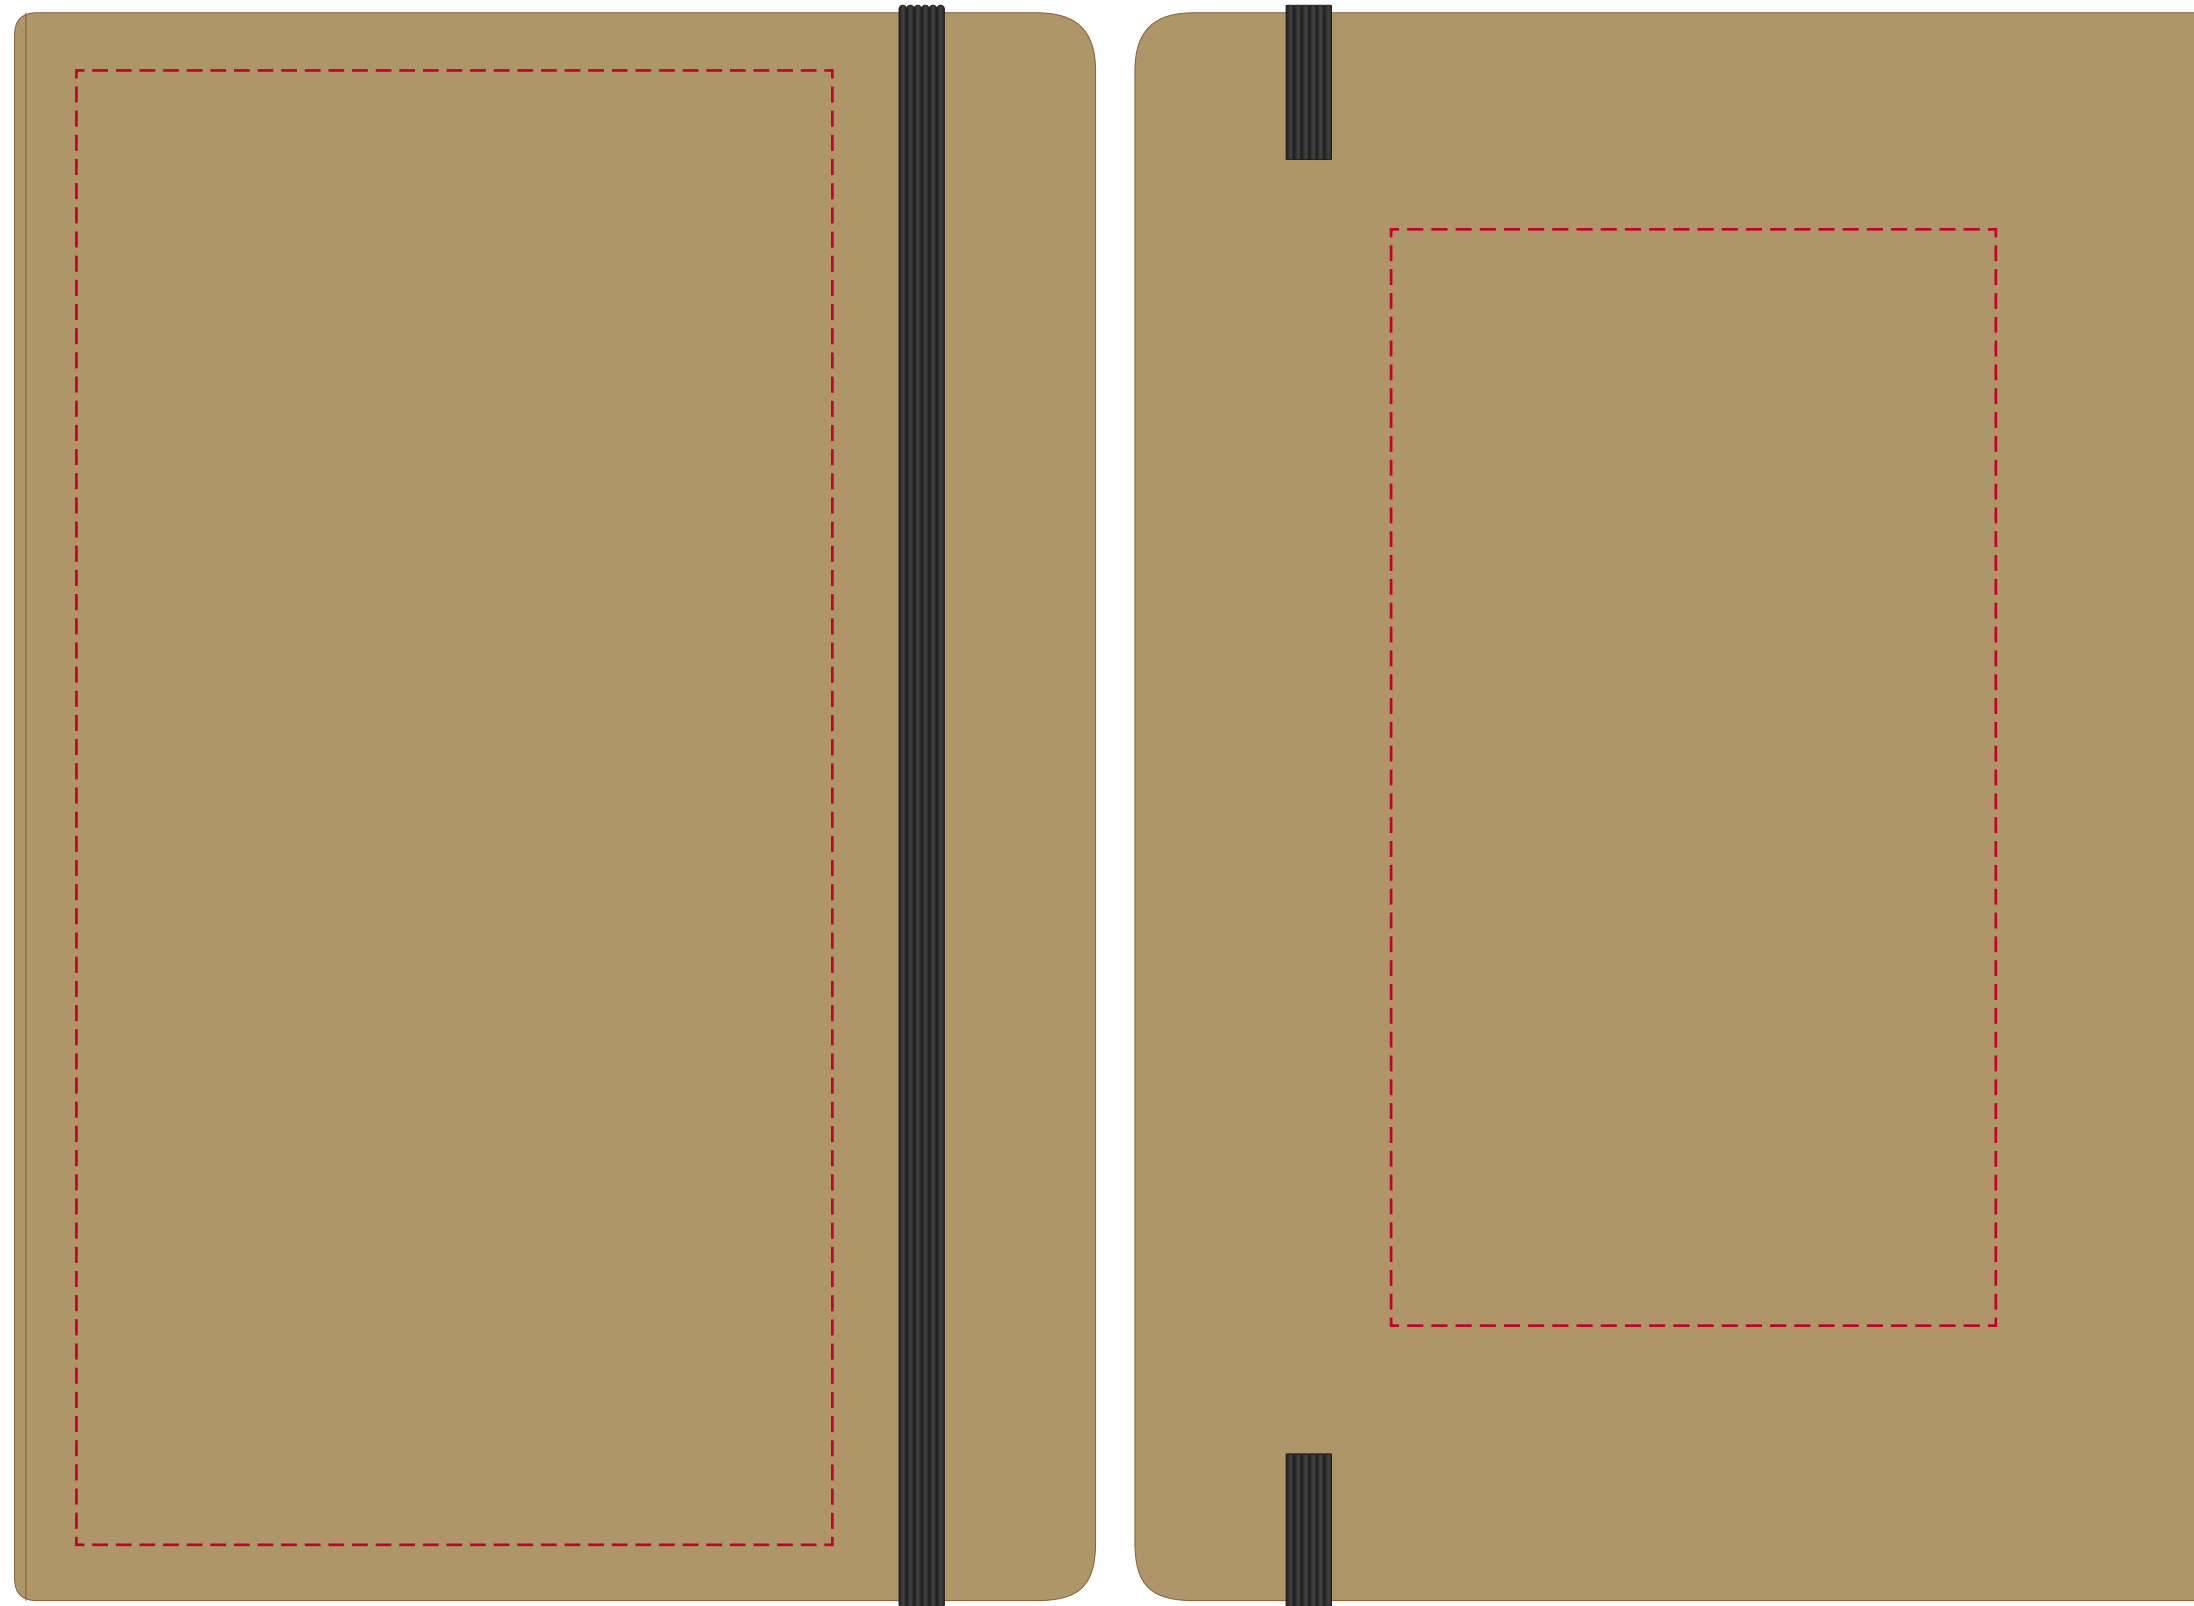

YOUR VISUAL PROOF

Scale 100%

Print area Front 100 x 195 mm Back 80 x 145 mm

Logo size xx x xxmm

Order Reference xxxxxx
Date created xx/xx/xx
Created by xx

Product 191756
Colour Natural/Black
Branding Spot Colour

PANTONE® Colours

Artwork Advisories

We do not recommend printing in white as the colour may appear faded.

It is the customer's responsibility to ensure that the proof is correct in all areas. Please be sure to double-check spelling, grammar, layout and design before approving artwork. **Due to the variation in monitor colours and adjustments, PDF proofs may not provide an accurate colour representation of the final product & printed work.** Once artwork is approved, your order will be processed based on the above unless any amendments are made. All orders are subject to our terms and conditions.