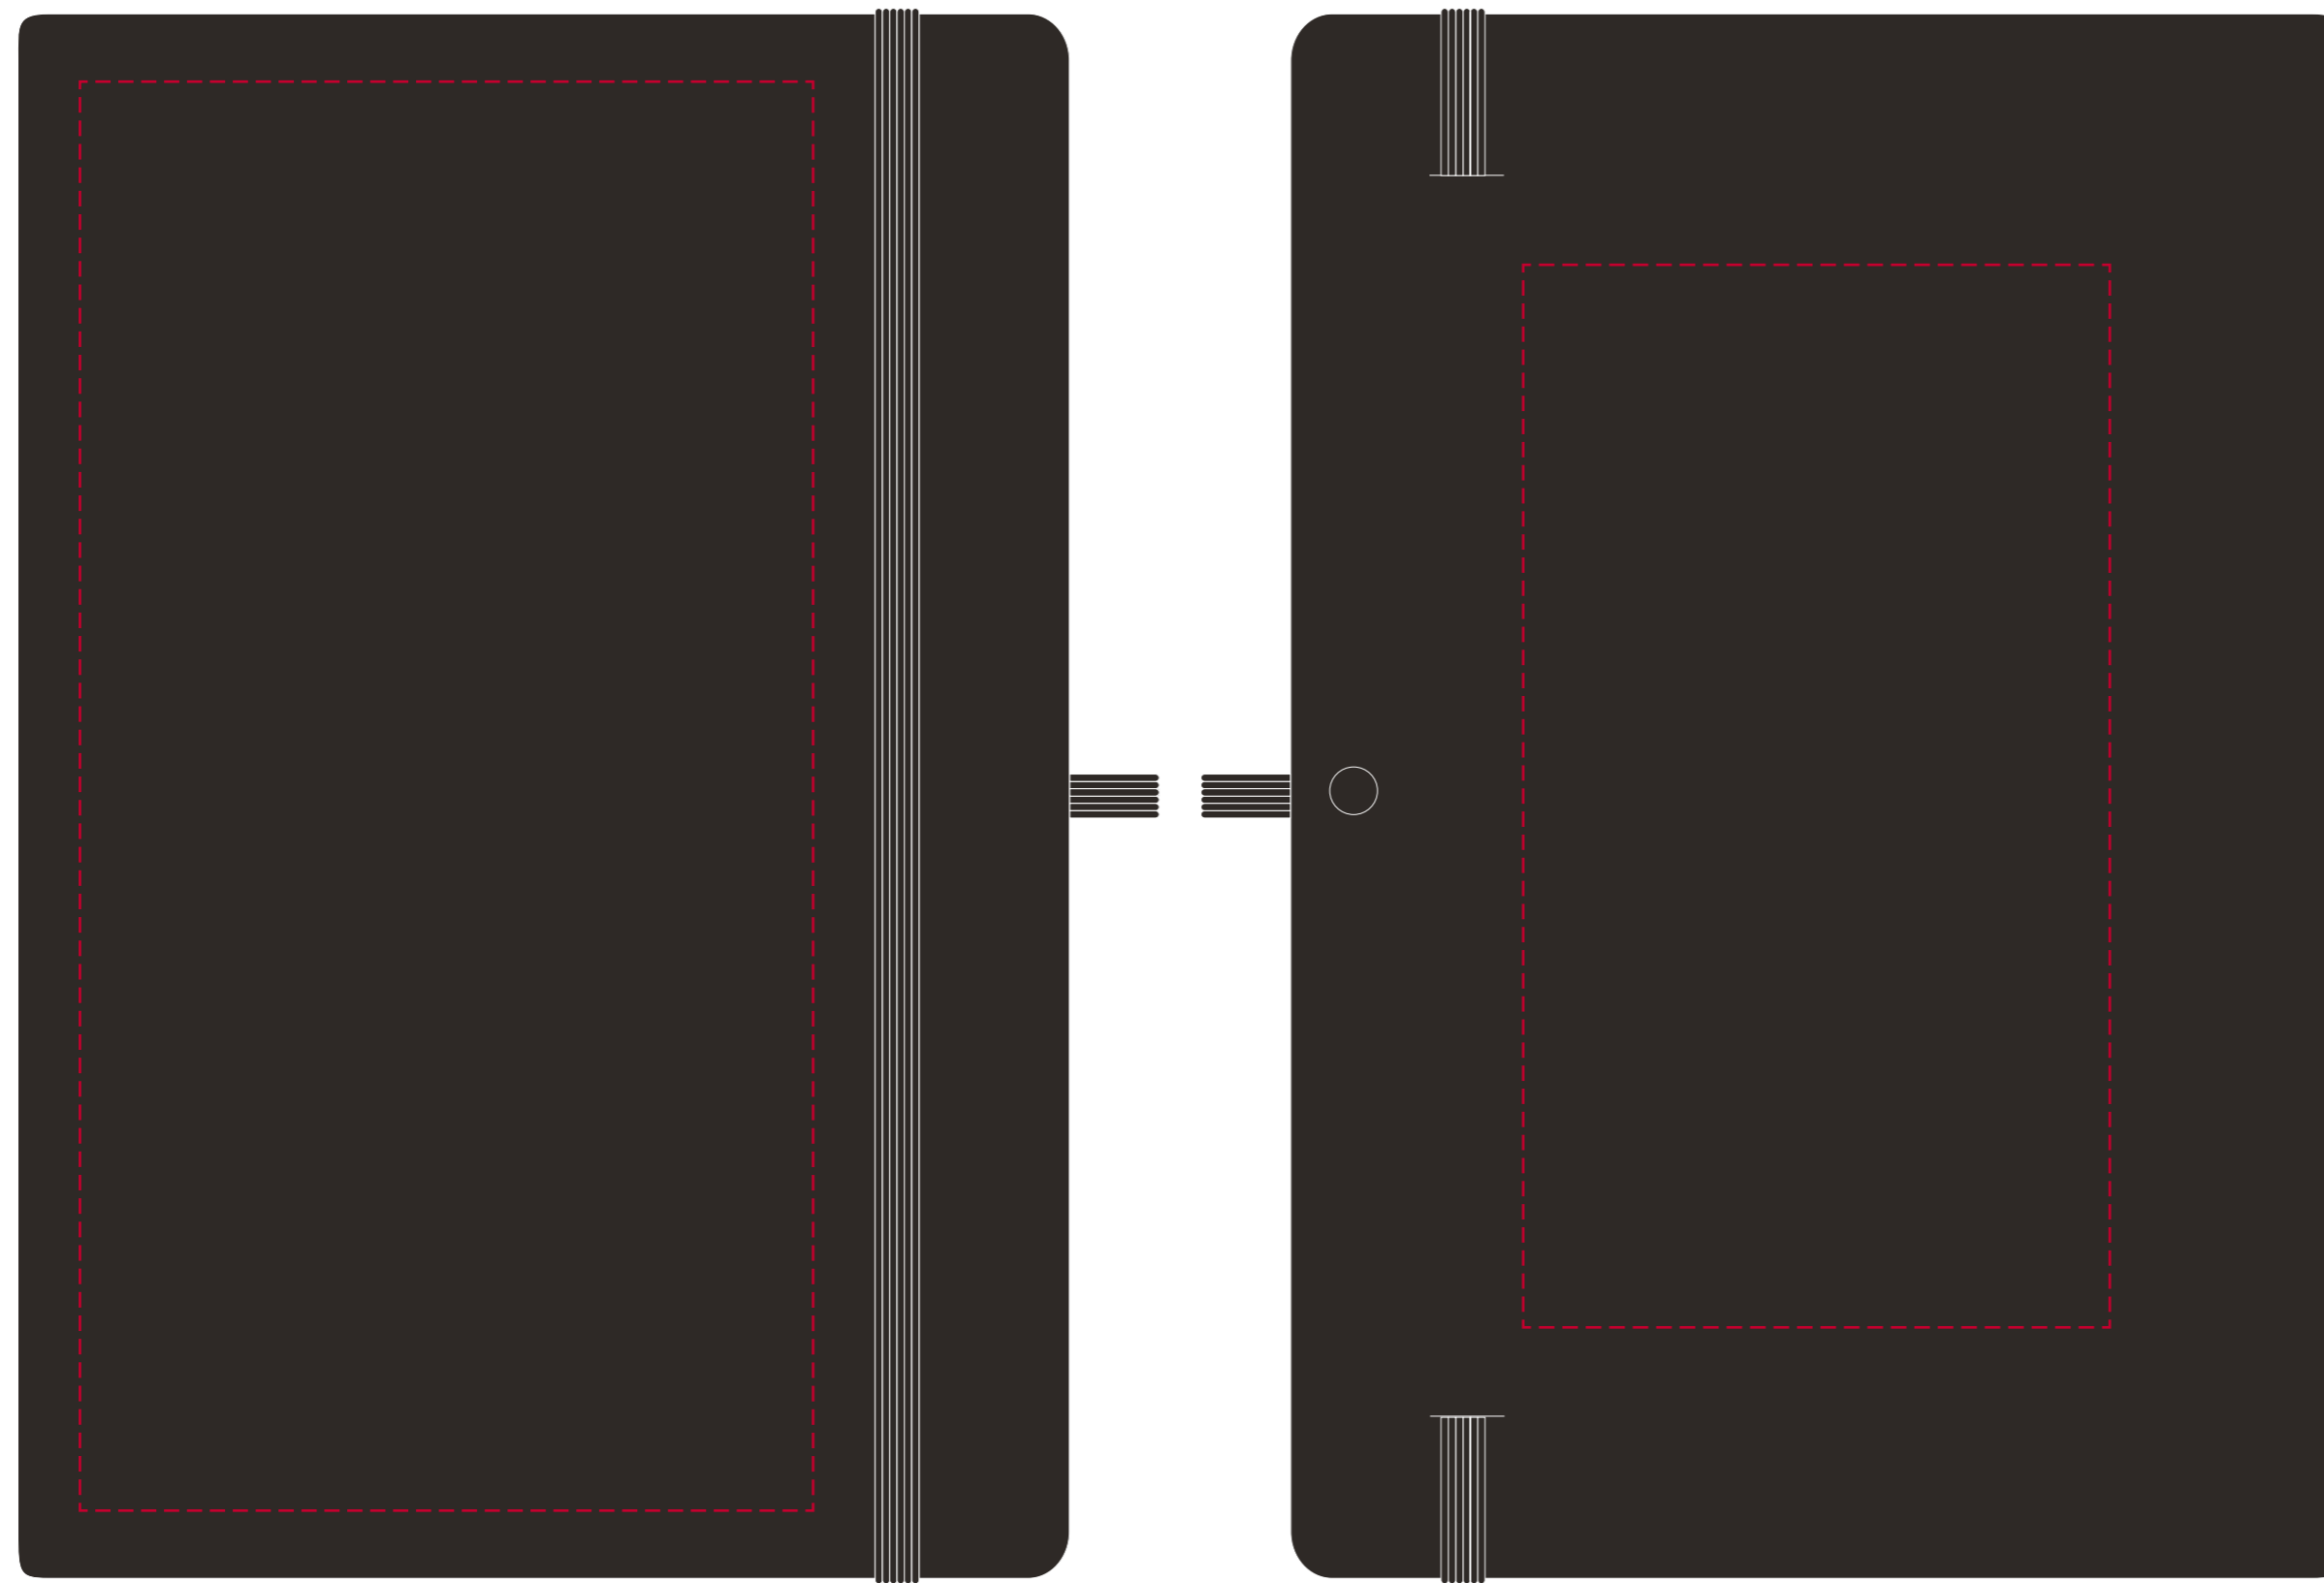

YOUR VISUAL PROOF

Scale 100% **Print area** Front 100 x 195 mm Back 80 x 145 mm **Logo size** xx x xx mm

Order Reference xxxxxx
Date created xx/xx/xx
Created by xx

Product 189850
Colour Black
Branding Spot Colour / Full Colour

PANTONE® Colours

Artwork Advisories

It is the customer's responsibility to ensure that the proof is correct in all areas. Please be sure to double-check spelling, grammar, layout and design before approving artwork. **Due to the variation in monitor colours and adjustments, PDF proofs may not provide an accurate colour representation of the final product & printed work.** Once artwork is approved, your order will be processed based on the above unless any amendments are made. All orders are subject to our terms and conditions.