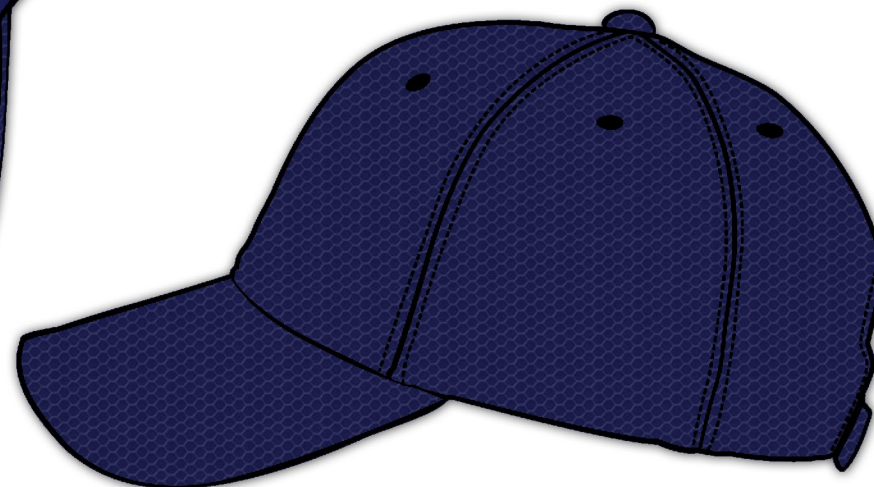

Account Manager:

---

C6719 - Airtex 100% Polyester mesh 6 panel cap with Velcro adjuster to the rear of the cap.

Colour  
PMS \*\*\*\*

Colour  
PMS \*\*\*\*

Colour  
PMS \*\*\*\*

Logos used and sizing for branding.