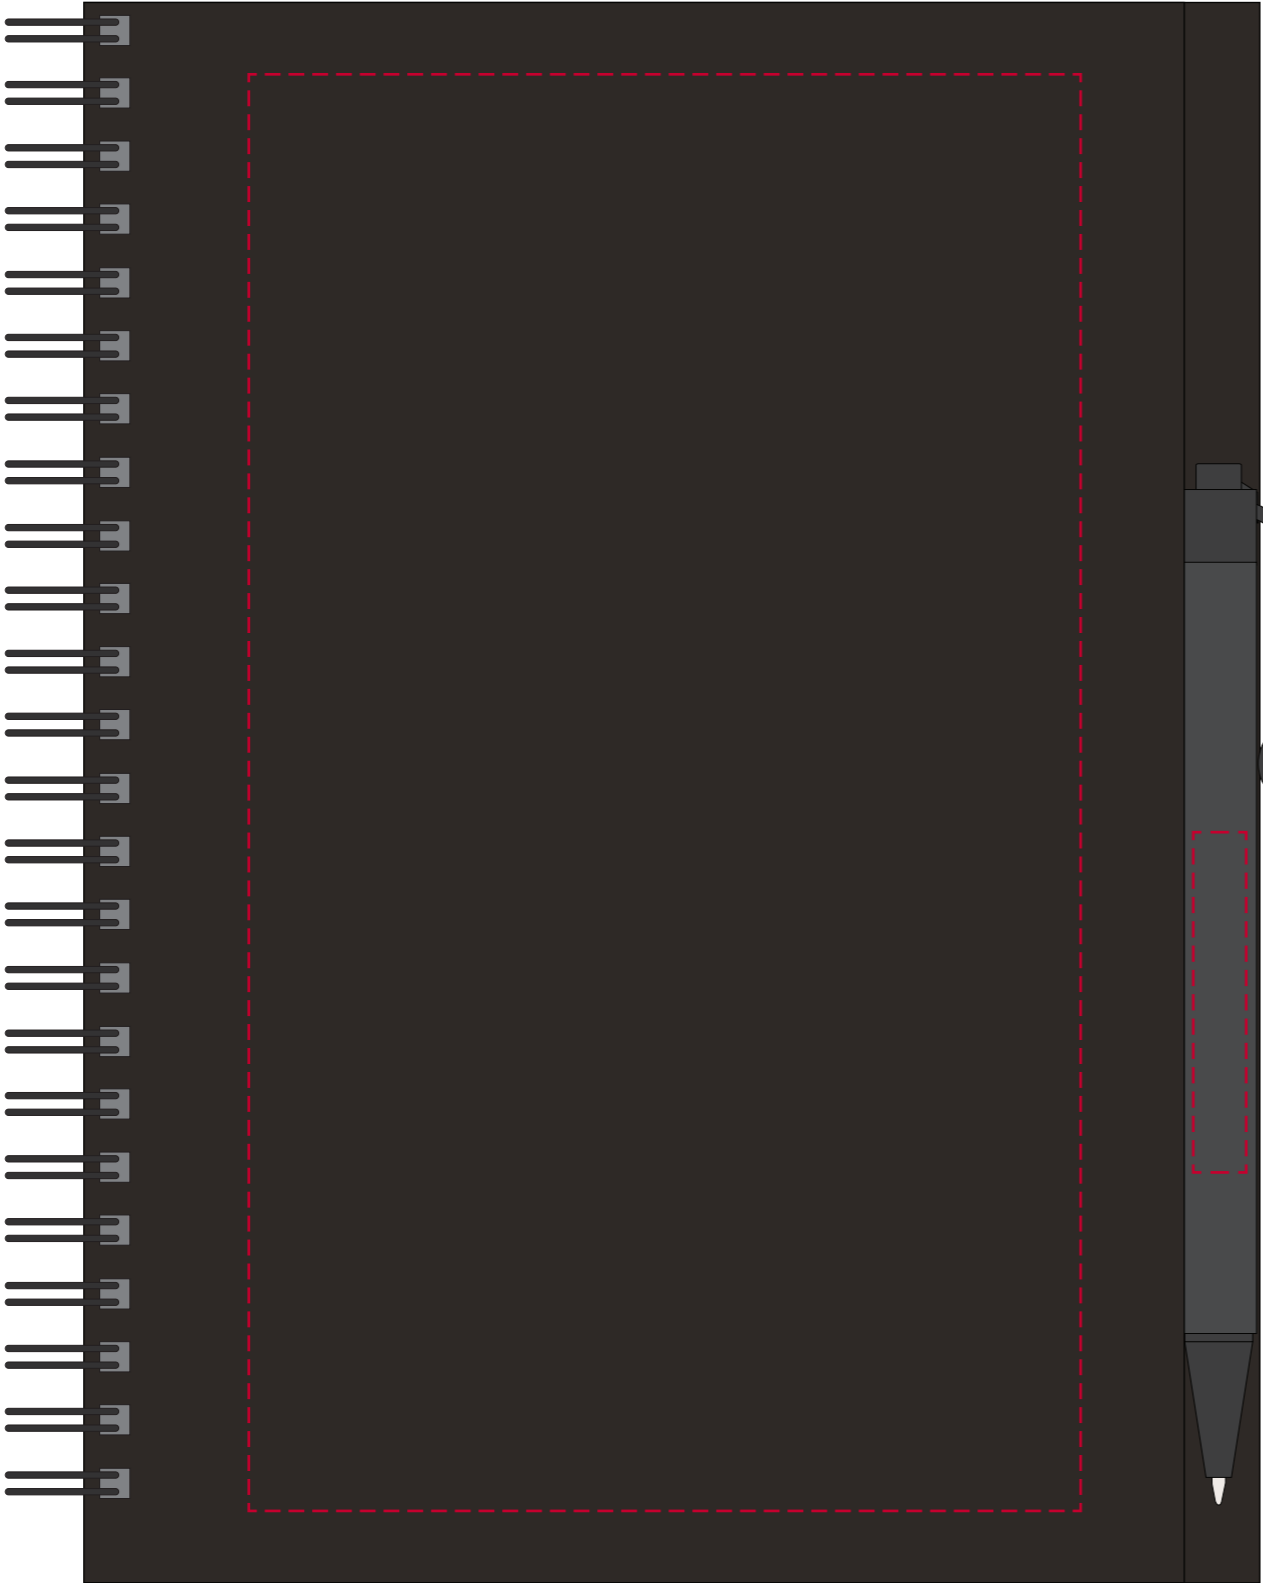

YOUR VISUAL PROOF

Order Reference xxxxxx
Date created xx/xx/xx
Created by xx

Product 191155
Colour Black
Branding Spot Colour (3 col. max)

PANTONE® Colours

Artwork Advisories

Do not print large blocks of white on a dark coloured notebook as the colour can be inconsistent due to the material.

It is the customer's responsibility to ensure that the proof is correct in all areas. Please be sure to double-check spelling, grammar, layout and design before approving artwork. Due to the variation in monitor colours and adjustments, PDF proofs may not provide an accurate colour representation of the final product & printed work. Once artwork is approved, your order will be processed based on the above unless any amendments are made. All orders are subject to our terms and conditions.

Please email all approvals/amends to your order processor.

Scale 100% Print area Book 110 x 190 mm Pen 7 x 45 mm Logo size xx x xxmm